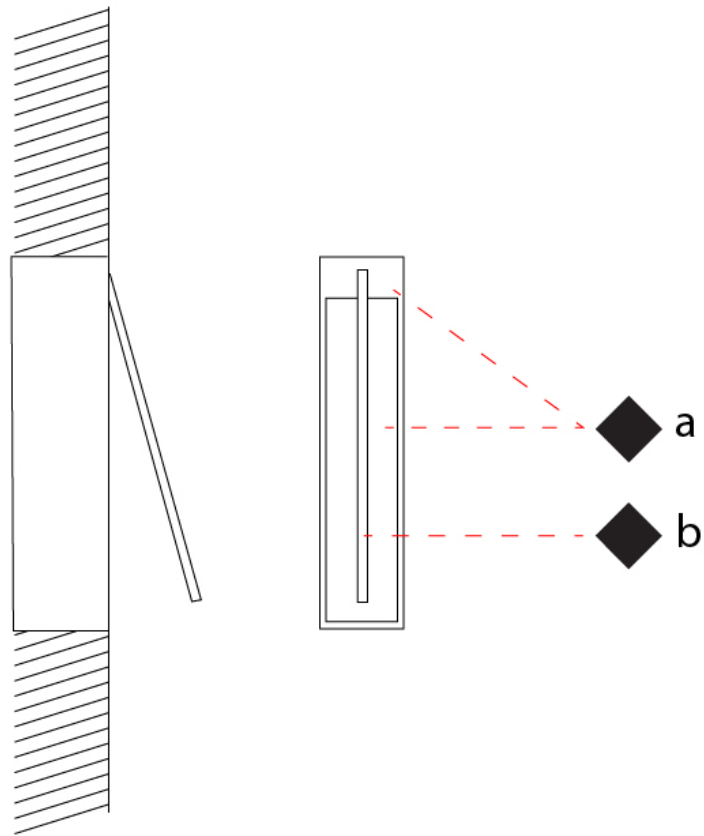

SPILLO 1 ROD RECESSED

D46006-

PROJECT _____

TYPE _____

SPECIFIER _____

QUANTITY _____

DATE _____

D