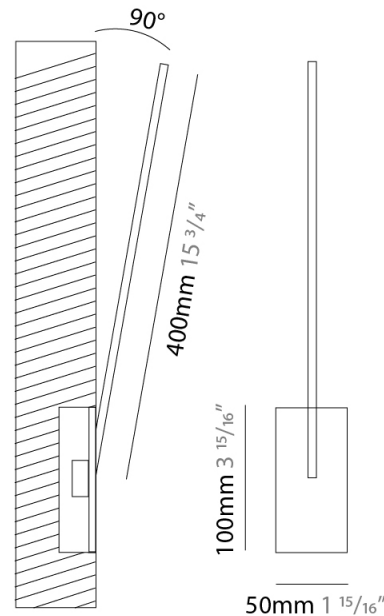

PROJECT
TYPE
SPECIFIER
QUANTITY
DATE

SPILLO 1 ROD RECESSED

D46014- -
base number   Color   Finish
                          Temperature   Options

1. To build a product code in our configurator select the specify button on the base model # product page
2. To build a manual product code on this datasheet choose from the options listed below in blue font and add the suffix to the base model #

GENERAL

Series: Spillo
Subseries: Spillo 1 Rod
Brand: Icone
Division: Design
Mounting Type: Recessed
Mounting Location: Wall
Subcategory: Ambient

PHYSICAL

Shape: Rectangle
Width (mm): 50
Width (in): 1 15/16
Height (mm): 400
Height (in): 15 3/4
Light Distribution: Adjustable
Fixture Finish: WHI / BLK / CHR / BGD
Fixture Material: Brass

ELECTRICAL

Lamp Type: LED
Total Output Wattage (W): 4.8
Dimming: 0-10V Dimming
Driver Included: No
Driver Location: Remote
Driver Type: Constant Voltage - 120Vac
Driver Class: Class 2
Input Voltage (V): 120
Output Voltage (V): 12
Upon Request: (Not included, see components) 0-10Vdc dimming / 277Vac

LED

Color Temperature (°K): 2700 / 3000
Nominal Lumen (lm): 440
CRI: >90 CRI
Lamp Life (hrs): 50000

OPTICAL

Adjustability: Tilt 120°

RATINGS AND CERTIFICATIONS

Certified By: Certified for North American Standards
IP rating: IP20