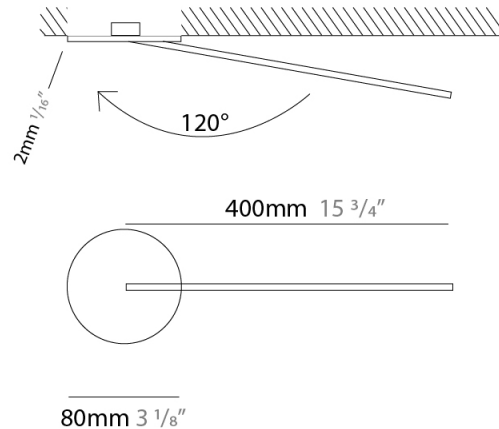

PROJECT	_____
TYPE	_____
SPECIFIER	_____
QUANTITY	_____
DATE	_____

SPILLO 1 ROD ROUND BASE RECESSED

D46022- _____ - _____
base number   Color   Finish
                          Temperature   Options

1. To build a product code in our configurator select the specify button on the base model # product page
2. To build a manual product code on this datasheet choose from the options listed below in blue font and add the suffix to the base model #

GENERAL

Series: Spillo
Subseries: Spillo 1 Rod Round Base
Brand: Icone
Division: Design
Mounting Type: Recessed
Mounting Location: Wall
Subcategory: Ambient

PHYSICAL

Shape: Rectangle
Width (mm): 50
Width (in): 1 ¹⁵/₁₆
Height (mm): 400
Height (in): 15 ³/₄
Light Distribution: Adjustable
Fixture Finish: WHI / BLK / CHR / BGD
Fixture Material: Brass

ELECTRICAL

Lamp Type: LED
Total Output Wattage (W): 4.8
Dimming: 0-10V Dimming
Driver Included: No
Driver Location: Remote
Driver Type: Constant Voltage - 120Vac
Driver Class: Class 2
Input Voltage (V): 120
Output Voltage (V): 12
Upon Request: (Not included, see components) 0-10Vdc dimming / 277Vac

LED

Color Temperature (°K): 2700 / 3000
Nominal Lumen (lm): 440
CRI: >90 CRI
Lamp Life (hrs): 50000

OPTICAL

Adjustability: Tilt 120°

RATINGS AND CERTIFICATIONS

Certified By: Certified for North American Standards
IP rating: IP20