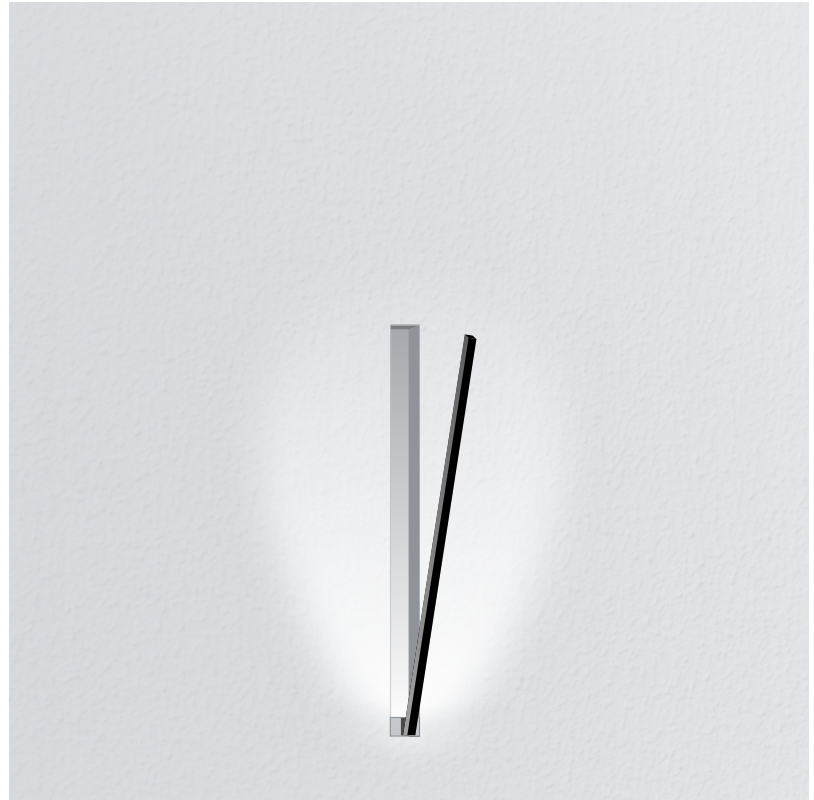

SPILLO 1 ROD RECESSED

D46006- -

base number   Color   Finish
Temperature   Options

1. To build a product code in our configurator select the specify button on the base model # product page
2. To build a manual product code on this datasheet choose from the options listed below in blue font and add the suffix to the base model #

GENERAL

Series: Spillo
Subseries: Spillo 1 Rod
Brand: Icone
Division: Design
Mounting Type: Recessed
Mounting Location: Wall
Subcategory: Ambient

PHYSICAL

Shape: Rectangle
Width (mm): 33
Width (in): 1 ⁵/₁₆
Height (mm): 426
Height (in): 16 ³/₄
Min. Recessing Depth (mm): 30
Min. Recessing Depth (in): 1 ³/₁₆
Light Distribution: Adjustable
[Fixture Finish: WHI / BLK / CHR / BGD](#)
Fixture Material: Brass

ELECTRICAL

Lamp Type: LED
Total Output Wattage (W): 4.8
Dimming: 0-10V Dimming
Driver Included: No
Driver Location: Remote
Driver Type: Constant Voltage - 120Vac
Driver Class: Class 2
Input Voltage (V): 120
Output Voltage (V): 12
Upon Request: (Not included, see components) 0-10Vdc dimming / 277Vac

LED

[Color Temperature (°K): 2700 / 3000](#)
Nominal Lumen (lm): 440
CRI: >90 CRI
Lamp Life (hrs): 50000

OPTICAL

Adjustability: Tilt 120°

RATINGS AND CERTIFICATIONS

Certified By: Certified for North American Standards
IP rating: IP20

PROJECT
TYPE
SPECIFIER
QUANTITY
DATE