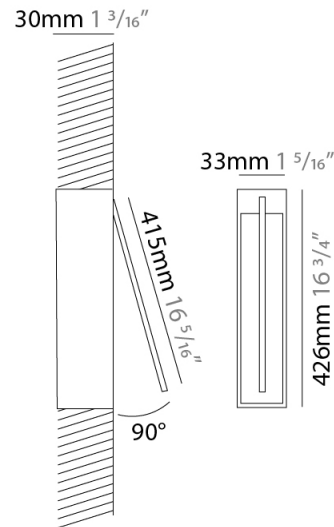

SPILLO 1 ROD RECESSED

D46006- -

base number   Color   Finish
Temperature   Options

1. To build a product code in our configurator select the specify button on the base model # product page
2. To build a manual product code on this datasheet choose from the options listed below in blue font and add the suffix to the base model #

GENERAL

Series: Spillo
Subseries: Spillo 1 Rod
Brand: Icone
Division: Design
Mounting Type: Recessed
Mounting Location: Wall
Subcategory: Ambient

PHYSICAL

Shape: Rectangle
Width (mm): 33
Width (in): 1 ⁵/₁₆
Height (mm): 426
Height (in): 16 ³/₄
Min. Recessing Depth (mm): 30
Min. Recessing Depth (in): 1 ³/₁₆
Light Distribution: Adjustable
[Fixture Finish: WHI / BLK / CHR / BGD](#)
Fixture Material: Brass

ELECTRICAL

Lamp Type: LED
Total Output Wattage (W): 4.8
Dimming: 0-10V Dimming
Driver Included: No
Driver Location: Remote
Driver Type: Constant Voltage - 120Vac
Driver Class: Class 2
Input Voltage (V): 120
Output Voltage (V): 12
Upon Request: (Not included, see components) 0-10Vdc dimming / 277Vac

LED

[Color Temperature (°K): 2700 / 3000](#)
Nominal Lumen (lm): 440
CRI: >90 CRI
Lamp Life (hrs): 50000

OPTICAL

Adjustability: Tilt 120°

RATINGS AND CERTIFICATIONS

Certified By: Certified for North American Standards
IP rating: IP20

PROJECT
TYPE
SPECIFIER
QUANTITY
DATE